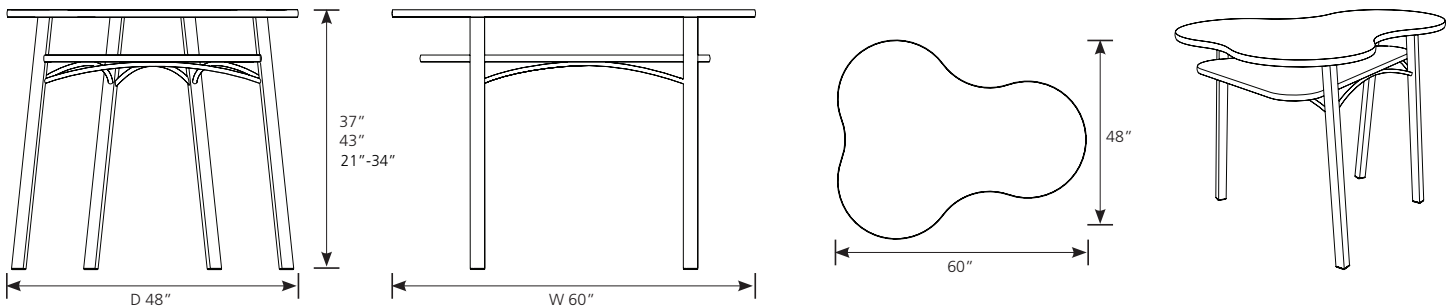

Model	D	W	H
TB-GTS-3LOB-4860-37	48"	60"	37"
TB-GTS-3LOB-4860-43 with Shelf	48"	60"	43"

SPECIFICATIONS

All Columbia activity tables adapt to many different functions or activities. Ideal for classrooms, training rooms, workrooms and any collaborative learning environment. Columbia's Gathering Table features a symmetrical shape to allow for nesting of multiple tables, with ample clearance for end of table standing or seating. Includes a shelf to help keep things stowed, with Dura edge on top and shelf.

Legs

- 1¾" square legs or Galaxy legs
- Mounted into 10 gauge mounting bracket and fully welded with 5/16" stabilizing rods

Top

- 1" MDF with Dura Edge or 1-1/4" HPL
- Flat top mechanically secured to the frame in 32 places
- 48" x 60"
- Northern Canadian high density wood

Shelf

- 5/8" MDF with black laminate and Dura Edge.

Stretchers Tubing

- 1008 -1010 steel
- Tubing - 7/8" 16 gauge

Height

- Standard Leg - 37" or 43"
- Galaxy Leg - 22"-31" adjustable

TB-GTS-3LOB-4860-43

Standard leg, fixed 43" height.
Top: Maple, Dura-Edge: Black, Frame: Black

OPTIONS:

Legs

- 1¾" square legs or Galaxy legs

Glides

- 1.75" square poly glides

Gathering Bubble Table

MDF and HPL Top Options

Oak